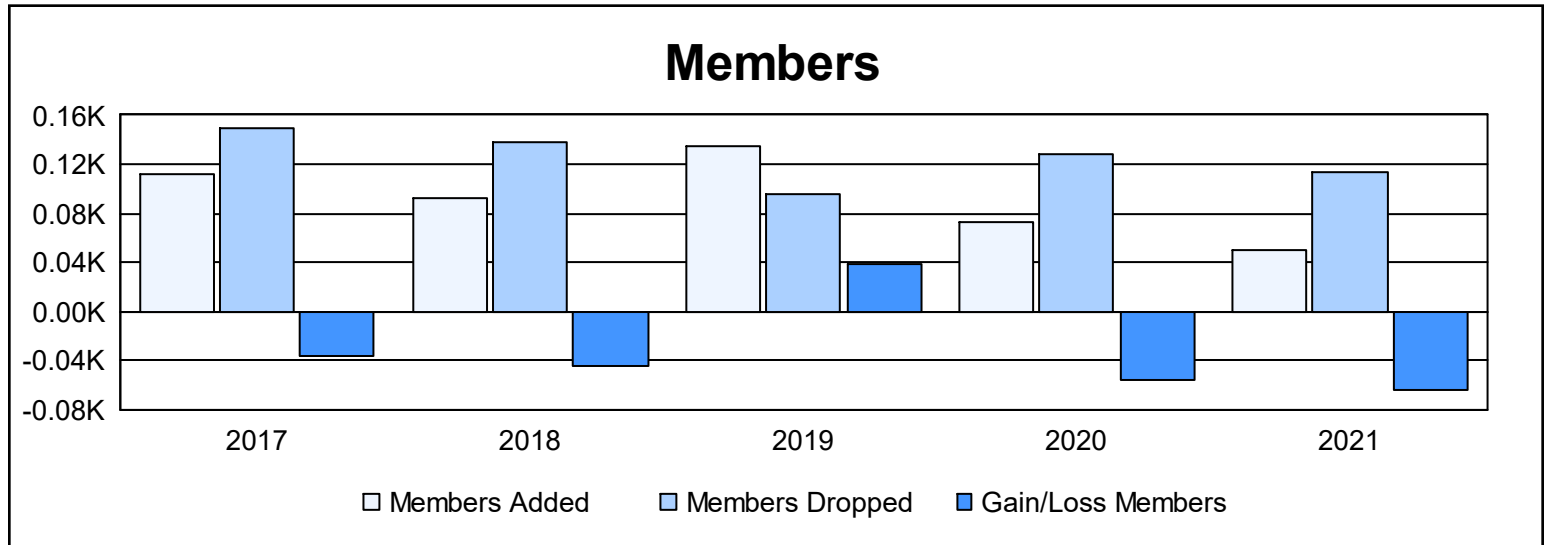

Year	New Clubs	Dropped Clubs	Gain/ Loss Clubs	New Members	Charter Members	Reinstate Members	Transfer Members	Total Member Added	Total Members Dropped	Gain/ Loss Members
2016-2017	0	2	-2	101	2	5	4	112	149	-37
2017-2018	0	1	-1	83	0	5	5	93	138	-45
2018-2019	1	0	1	98	22	11	3	134	96	38
2019-2020	0	2	-2	64	0	7	1	72	128	-56
2020-2021	0	0	0	49	0	0	1	50	114	-64
<b>Average</b>	<b>0</b>	<b>1</b>	<b>-1</b>	<b>79</b>	<b>5</b>	<b>6</b>	<b>3</b>	<b>92</b>	<b>125</b>	<b>-33</b>

### Membership Composition June 2021 Cumulative