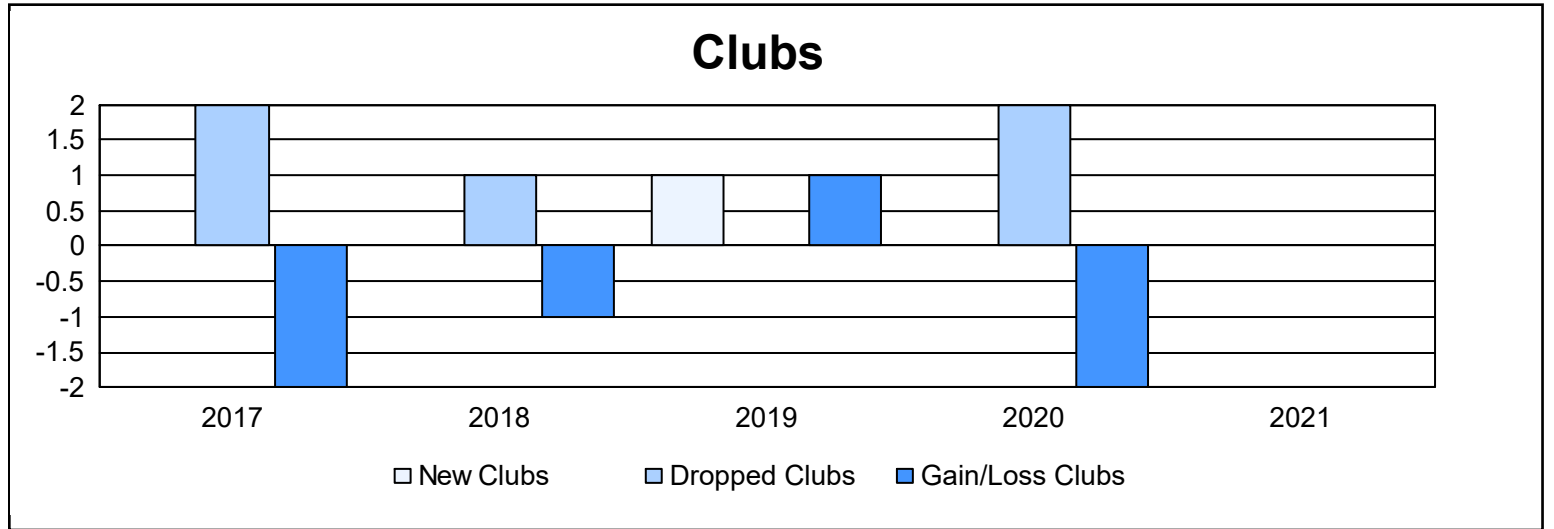

Year	New Clubs	Dropped Clubs	Gain/ Loss Clubs	New Members	Charter Members	Reinstate Members	Transfer Members	Total Member Added	Total Members Dropped	Gain/ Loss Members
2016-2017	0	2	-2	101	2	5	4	112	149	-37
2017-2018	0	1	-1	83	0	5	5	93	138	-45
2018-2019	1	0	1	98	22	11	3	134	96	38
2019-2020	0	2	-2	64	0	7	1	72	128	-56
2020-2021	0	0	0	49	0	0	1	50	114	-64
<b>Average</b>	<b>0</b>	<b>1</b>	<b>-1</b>	<b>79</b>	<b>5</b>	<b>6</b>	<b>3</b>	<b>92</b>	<b>125</b>	<b>-33</b>

### Membership Composition June 2021 Cumulative