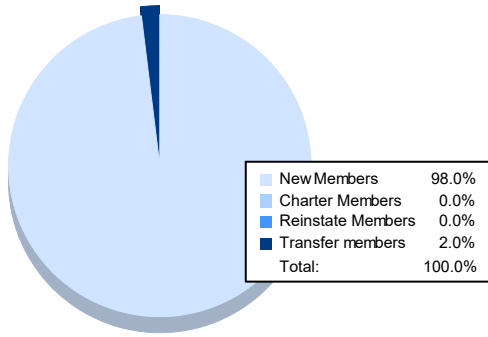

Year	New Clubs	Dropped Clubs	Gain/ Loss Clubs	New Members	Charter Members	Reinstate Members	Transfer Members	Total Member Added	Total Members Dropped	Gain/ Loss Members
2016-2017	0	2	-2	101	2	5	4	112	149	-37
2017-2018	0	1	-1	83	0	5	5	93	138	-45
2018-2019	1	0	1	98	22	11	3	134	96	38
2019-2020	0	2	-2	64	0	7	1	72	128	-56
2020-2021	0	0	0	49	0	0	1	50	114	-64
<b>Average</b>	<b>0</b>	<b>1</b>	<b>-1</b>	<b>79</b>	<b>5</b>	<b>6</b>	<b>3</b>	<b>92</b>	<b>125</b>	<b>-33</b>

### Membership Composition June 2021 Cumulative